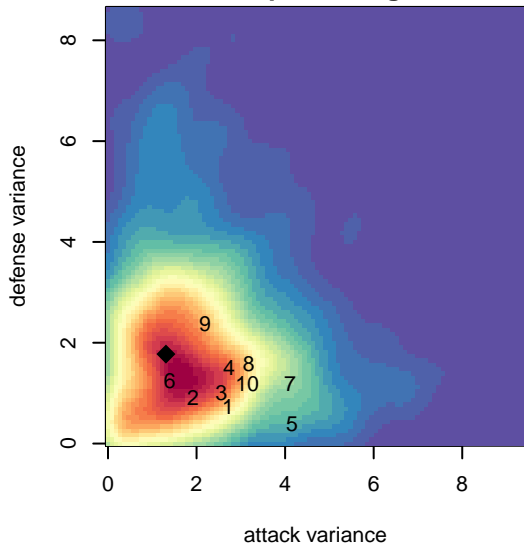

## Eastside FC White B03

Eastside FC  
 Preston, WA  
 B03 total strength=1449  
 attack=9.44 defense=9.55  
 fall league = RCL B03 Div 2  
 spr league = Win RCL B03 Div 2  
 notes= Barros 2015

alt names used:  
 Eastside FC B03 White  
 Eastside FC B03 White  
 EASTSIDE FC B03 WHITE (WA)  
 EFC B03 White  
 Eastside FC B03 White B  
 EFC B03 White  
 Eastside FC B03 White B  
 Eastside FC B03 White B

**attack and defense variance (black dot)  
relative to other teams  
and top 10 in region**

**attack and defense rating  
relative to others at age  
and all opponents in last 13 months**

**Performance relative to 13 month average**