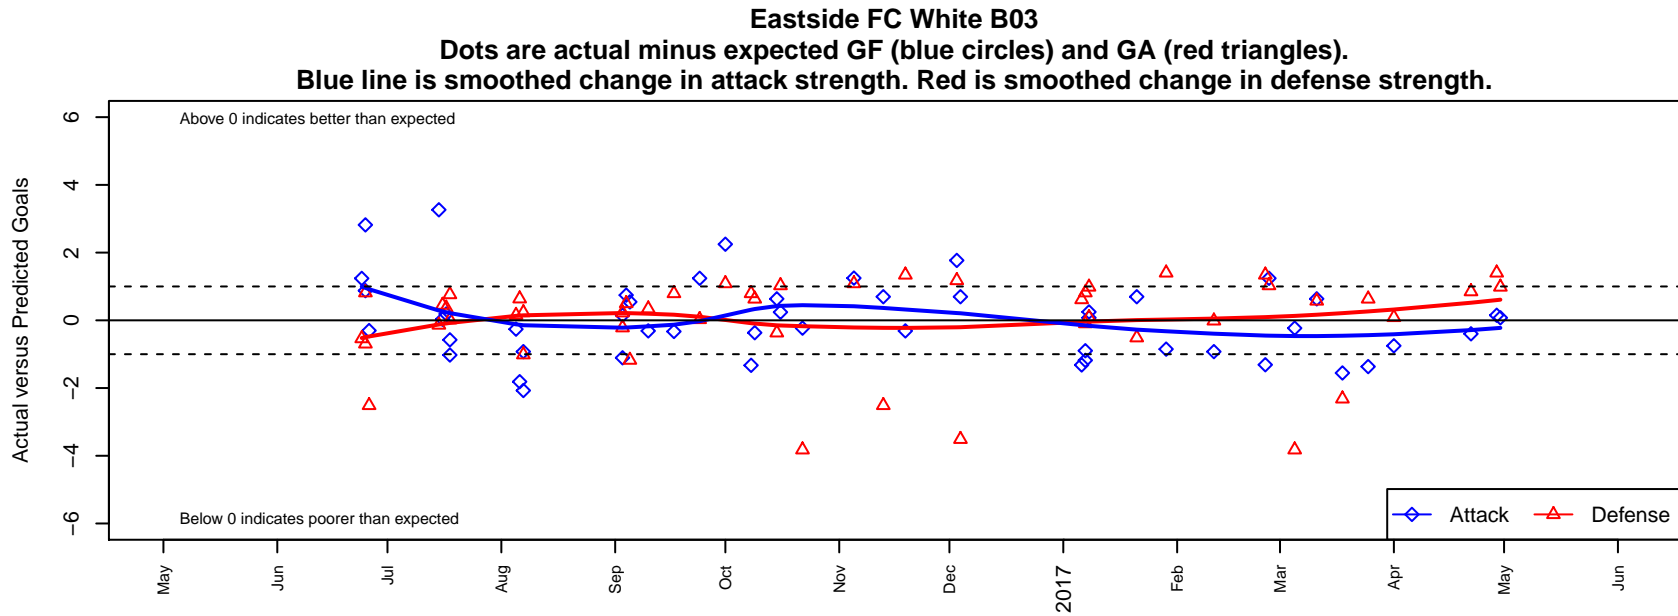

## Eastside FC White B03

Eastside FC  
 Preston, WA  
 B03 total strength=1449  
 attack=9.44 defense=9.55  
 fall league = RCL B03 Div 2  
 spr league = Win RCL B03 Div 2  
 notes= Barros 2015

alt names used:  
 Eastside FC B03 White  
 Eastside FC B03 White  
 EASTSIDE FC B03 WHITE (WA)  
 EFC B03 White  
 Eastside FC B03 White B  
 EFC B03 White  
 Eastside FC B03 White B  
 Eastside FC B03 White B

**attack and defense variance (black dot)  
relative to other teams  
and top 10 in region**

**attack and defense rating  
relative to others at age  
and all opponents in last 13 months**

**Performance relative to 13 month average**