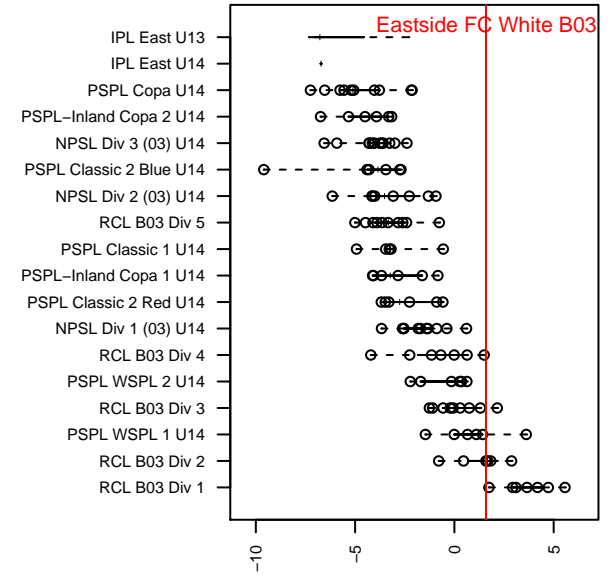

## Eastside FC White B03

Eastside FC  
 Preston, WA  
 B03 total strength=1449  
 attack=9.44 defense=9.55  
 fall league = RCL B03 Div 2  
 spr league = Win RCL B03 Div 2  
 notes= Barros 2015

alt names used:  
 Eastside FC B03 White  
 Eastside FC B03 White  
 EASTSIDE FC B03 WHITE (WA)  
 EFC B03 White  
 Eastside FC B03 White B  
 EFC B03 White  
 Eastside FC B03 White B  
 Eastside FC B03 White B

**attack and defense variance (black dot)  
relative to other teams  
and top 10 in region**

**attack and defense rating  
relative to others at age  
and all opponents in last 13 months**

**Performance relative to 13 month average**