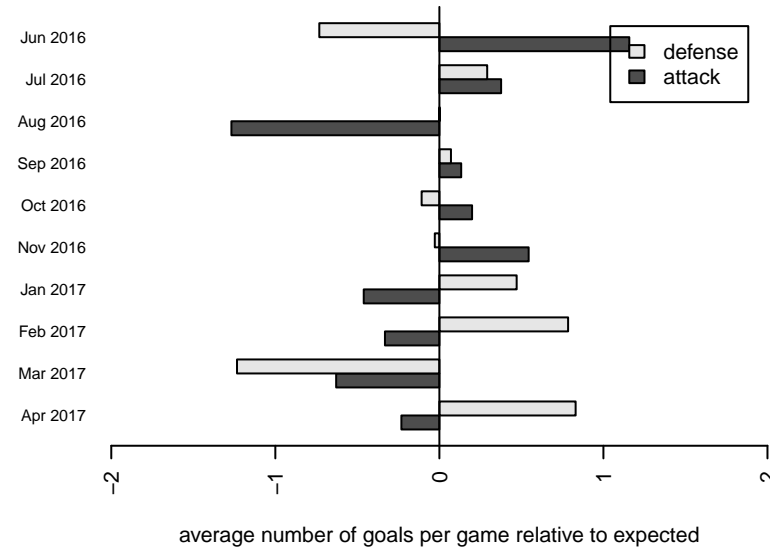

Performance relative to 13 month average