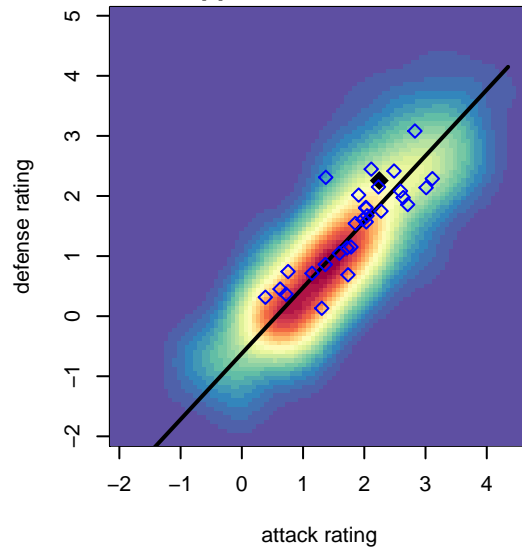

## Eastside FC White B03

Eastside FC  
 Preston, WA  
 B03 total strength=1449  
 attack=9.44 defense=9.55  
 fall league = RCL B03 Div 2  
 spr league = Win RCL B03 Div 2  
 notes= Barros 2015

alt names used:  
 Eastside FC B03 White  
 Eastside FC B03 White  
 EASTSIDE FC B03 WHITE (WA)  
 EFC B03 White  
 Eastside FC B03 White B  
 EFC B03 White  
 Eastside FC B03 White B  
 Eastside FC B03 White B

**attack and defense variance (black dot)  
relative to other teams  
and top 10 in region**

**attack and defense rating  
relative to others at age  
and all opponents in last 13 months**

**Performance relative to 13 month average**