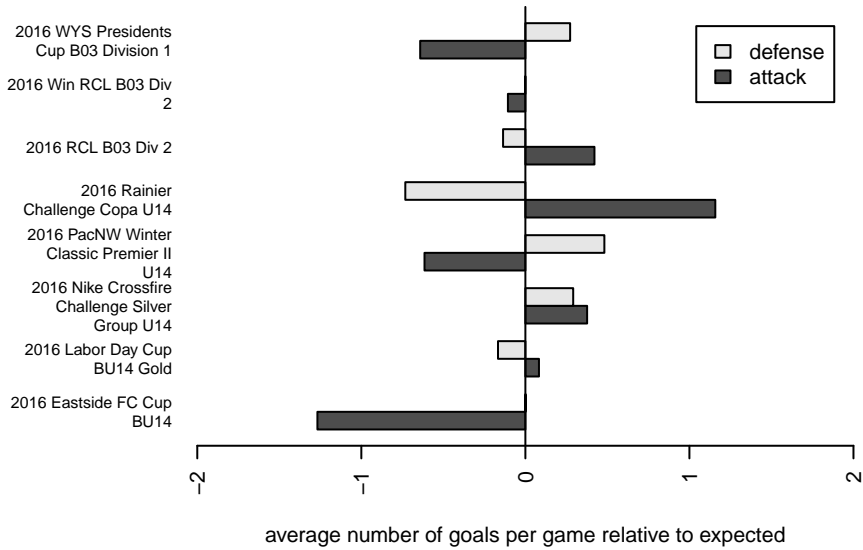

## Eastside FC White B03

Eastside FC  
 Preston, WA  
 B03 total strength=1449  
 attack=9.44 defense=9.55  
 fall league = RCL B03 Div 2  
 spr league = Win RCL B03 Div 2  
 notes= Barros 2015

alt names used:  
 Eastside FC B03 White  
 Eastside FC B03 White  
 EASTSIDE FC B03 WHITE (WA)  
 EFC B03 White  
 Eastside FC B03 White B  
 EFC B03 White  
 Eastside FC B03 White B  
 Eastside FC B03 White B

Venues played:  
 2016 Rainier Challenge Copa U14  
 2016 Nike Crossfire Challenge Silver Group U1  
 2016 Eastside FC Cup BU14  
 2016 Labor Day Cup BU14 Gold  
 2016 RCL B03 Div 2  
 2016 PacNW Winter Classic Premier II U14  
 2016 Win RCL B03 Div 2  
 2016 WYS Presidents Cup B03 Division 1

**attack and defense variance (black dot)  
relative to other teams  
and top 10 in region**

**attack and defense rating  
relative to others at age  
and all opponents in last 13 months**

**Performance relative to 13 month average**